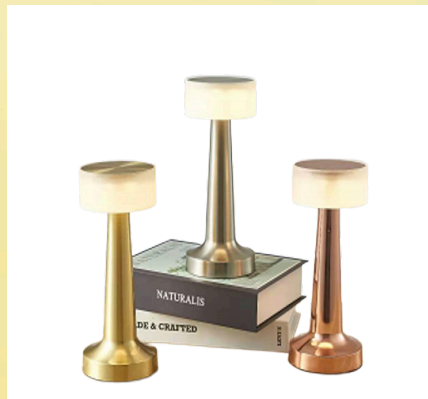

LED Lamps

OWSLT-52048

Color Box, Rechargeable,
Three-light mode
Dimensions: 3.5"x8.3"
Switch Type: Touch
Battery capacity: 800mAh

OWSLT-52051

Color Box, Rechargeable,
Three-light mode
Dimensions: 11"x5.13"
Battery Capacity: 800 mAh